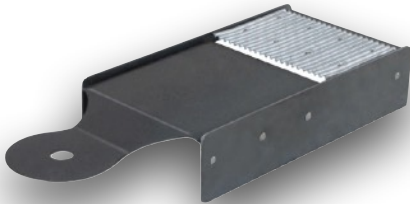

Frameless Frying Jari

With Pipe
& Wood handle
with Y shape Handle

Rice & Potato Jara
(Heavy)
13 " & 16 " Diameter
1.5' | 2 | 3 Feet Handle
Available

NET Frying Jari
SS Net & GI Net Options
Available

NET Frying Jari Small
SS Net & GI Net Options
Available

Stainless Steel
(SS)
Sheet Frying Jari

JARAWALA
LUHAR GIRDHAR DEVJI & SONS

SINCE
1914
☆☆☆☆

Potato & Banana Wafer Slicers

Double Blade Slicer

Single Blade

Katri Wafer Slicer

2 Blade