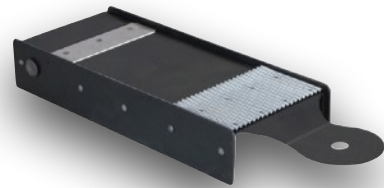

SINCE
1914
☆☆☆☆☆

www.jarawala.in

JARAWALA
LUHAR GIRDHAR DEVJI & SONS

“ MOST TRUSTED NAME FOR INDIAN SNACKS MAKING EQUIPMENTS ”

0942777746

www.jarawala.com

jarawala@gmail.com